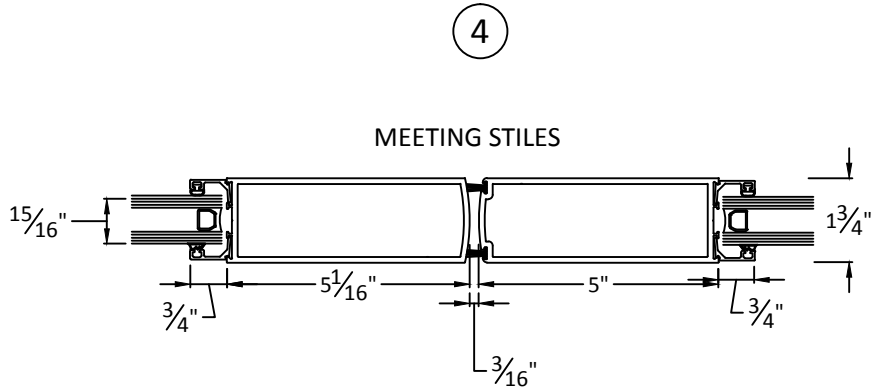

**CASCADe
ALUMINUM**

*The clear choice for aluminum
fabricated products*

4102 NE 72nd Ave
Vancouver, WA 98661
360-253-2090

TYPICAL DETAILS

WIDE STILE DOORS THERMAL FRAME

SCALE 3"=1'0"

**CASCADe
ALUMINUM**

*The clear choice for aluminum
fabricated products*

4102 NE 72nd Ave
Vancouver, WA 98661
360-253-2090

TYPICAL DETAILS

WIDE STILE DOORS NON THERMAL FRAME

SCALE 3"=1'0"