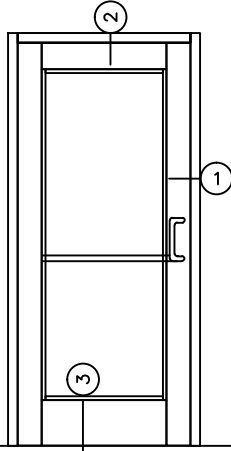

**CASCADe
ALUMINUM**

*The clear choice for aluminum
fabricated products*

4102 NE 72nd Ave
Vancouver, WA 98661
360-253-2090

TYPICAL DETAILS

WIDE STILE DOORS THERMAL FRAME

SCALE 3"=1'0"

**CASCADe
ALUMINUM**

*The clear choice for aluminum
fabricated products*

4102 NE 72nd Ave
Vancouver, WA 98661
360-253-2090

TYPICAL DETAILS

WIDE STILE DOORS NON THERMAL FRAME

SCALE 3"=1'0"