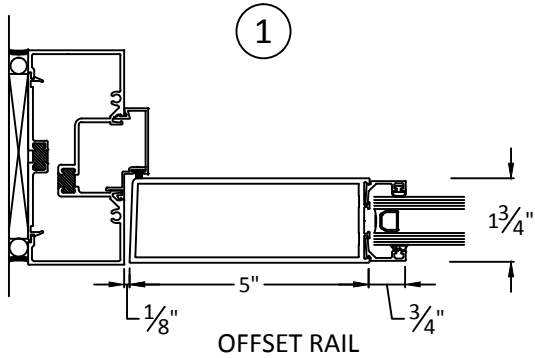

**CASCADe
ALUMINUM**

*The clear choice for aluminum
fabricated products*

4102 NE 72nd Ave
Vancouver, WA 98661
360-253-2090

TYPICAL DETAILS

WIDE STILE DOORS THERMAL FRAME

SCALE 3"=1'0"

**CASCADe
ALUMINUM**

*The clear choice for aluminum
fabricated products*