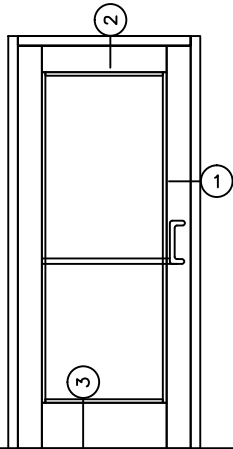

**CASCADe
ALUMINUM**

*The clear choice for aluminum
fabricated products*

4102 NE 72nd Ave
Vancouver, WA 98661
360-253-2090

TYPICAL DETAILS

WIDE STILE DOORS THERMAL FRAME

SCALE 3"=1'0"

**CASCADe
ALUMINUM**

*The clear choice for aluminum
fabricated products*

4102 NE 72nd Ave
Vancouver, WA 98661
360-253-2090

TYPICAL DETAILS

WIDE STILE DOORS NON THERMAL FRAME

SCALE 3"=1'0"