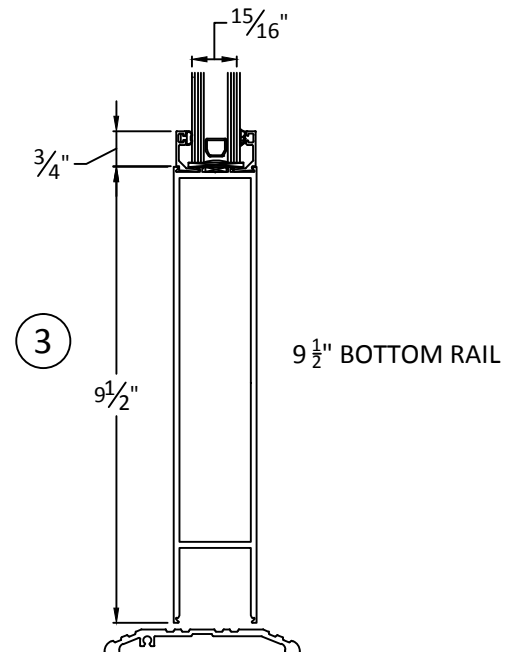

**CASCADe
ALUMINUM**

*The clear choice for aluminum
fabricated products*

4102 NE 72nd Ave
Vancouver, WA 98661
360-253-2090

TYPICAL DETAILS

WIDE STILE DOORS THERMAL FRAME

SCALE 3"=1'0"

**CASCADe
ALUMINUM**

*The clear choice for aluminum
fabricated products*

4102 NE 72nd Ave
Vancouver, WA 98661
360-253-2090

TYPICAL DETAILS

WIDE STILE DOORS NON THERMAL FRAME

SCALE 3"=1'0"