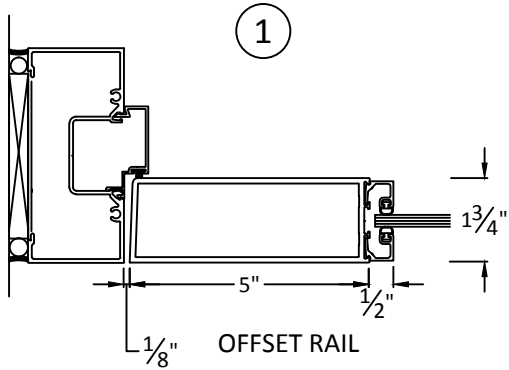

**CASCADe
ALUMINUM**

*The clear choice for aluminum
fabricated products*

4102 NE 72nd Ave
Vancouver, WA 98661
360-253-2090

TYPICAL DETAILS

WIDE STILE DOORS NON THERMAL FRAME

SCALE 3"=1'0"