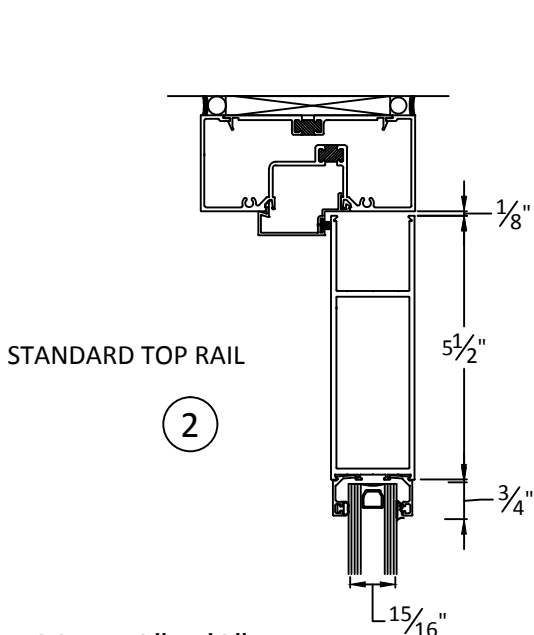

**CASCADe
ALUMINUM**

*The clear choice for aluminum
fabricated products*

4102 NE 72nd Ave
Vancouver, WA 98661
360-253-2090

TYPICAL DETAILS

WIDE STILE DOORS THERMAL FRAME

SCALE 3"=1'0"

**CASCADe
ALUMINUM**

*The clear choice for aluminum
fabricated products*

4102 NE 72nd Ave
Vancouver, WA 98661
360-253-2090

TYPICAL DETAILS

WIDE STILE DOORS NON THERMAL FRAME

SCALE 3"=1'0"