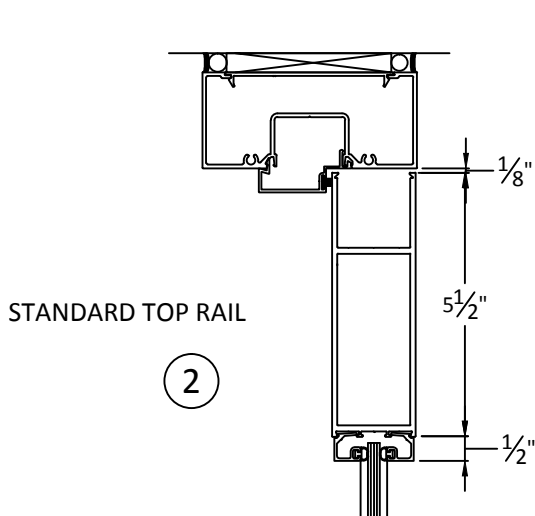

**CASCADe
ALUMINUM**

*The clear choice for aluminum
fabricated products*

4102 NE 72nd Ave
Vancouver, WA 98661
360-253-2090

TYPICAL DETAILS

WIDE STILE DOORS THERMAL FRAME

SCALE 3"=1'0"

**CASCADe
ALUMINUM**

*The clear choice for aluminum
fabricated products*

4102 NE 72nd Ave
Vancouver, WA 98661
360-253-2090

TYPICAL DETAILS

WIDE STILE DOORS NON THERMAL FRAME

SCALE 3"=1'0"