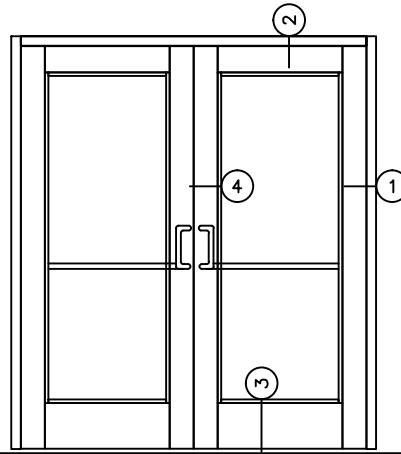

**CASCADe
ALUMINUM**

*The clear choice for aluminum
fabricated products*

4102 NE 72nd Ave
Vancouver, WA 98661
360-253-2090

TYPICAL DETAILS

WIDE STILE DOORS THERMAL FRAME

SCALE 3"=1'0"

**CASCADe
ALUMINUM**

*The clear choice for aluminum
fabricated products*

4102 NE 72nd Ave
Vancouver, WA 98661
360-253-2090

TYPICAL DETAILS

WIDE STILE DOORS NON THERMAL FRAME

SCALE 3"=1'0"