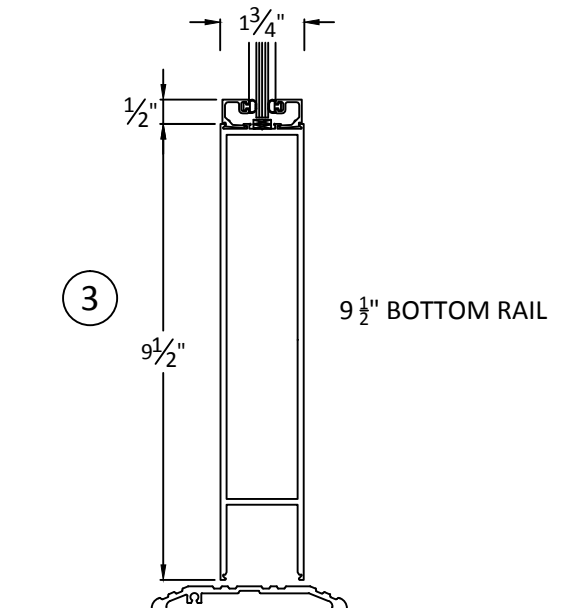

**CASCADe
ALUMINUM**

*The clear choice for aluminum
fabricated products*

4102 NE 72nd Ave
Vancouver, WA 98661
360-253-2090

TYPICAL DETAILS

WIDE STILE DOORS THERMAL FRAME

SCALE 3"=1'0"

**CASCADe
ALUMINUM**

*The clear choice for aluminum
fabricated products*

4102 NE 72nd Ave
Vancouver, WA 98661
360-253-2090

TYPICAL DETAILS

WIDE STILE DOORS NON THERMAL FRAME

SCALE 3"=1'0"