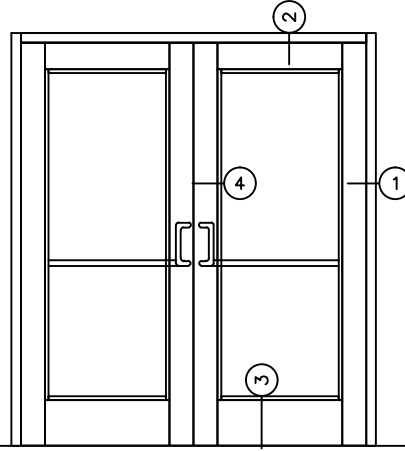

**CASCADe
ALUMINUM**

*The clear choice for aluminum
fabricated products*

4102 NE 72nd Ave
Vancouver, WA 98661
360-253-2090

TYPICAL DETAILS

WIDE STILE DOORS THERMAL FRAME

SCALE 3"=1'0"

**CASCADe
ALUMINUM**

*The clear choice for aluminum
fabricated products*

4102 NE 72nd Ave
Vancouver, WA 98661
360-253-2090

TYPICAL DETAILS

WIDE STILE DOORS NON THERMAL FRAME

SCALE 3"=1'0"