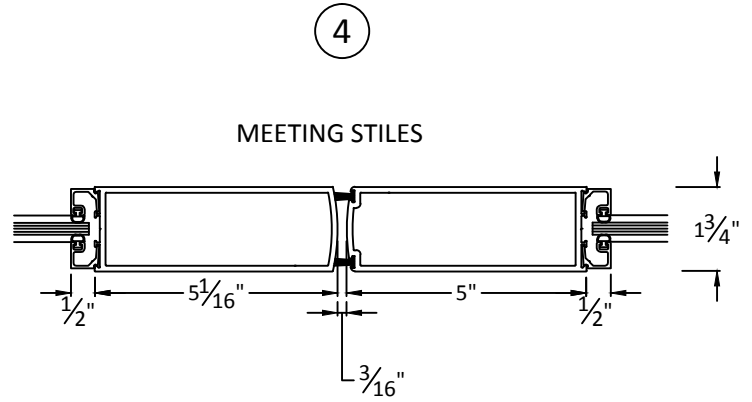

**CASCADe
ALUMINUM**

*The clear choice for aluminum
fabricated products*

4102 NE 72nd Ave
Vancouver, WA 98661
360-253-2090

TYPICAL DETAILS

WIDE STILE DOORS THERMAL FRAME

SCALE 3"=1'0"

**CASCADe
ALUMINUM**

*The clear choice for aluminum
fabricated products*

4102 NE 72nd Ave
Vancouver, WA 98661
360-253-2090

TYPICAL DETAILS

WIDE STILE DOORS NON THERMAL FRAME

SCALE 3"=1'0"