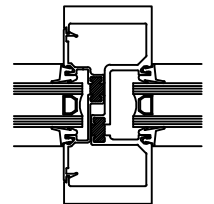

OPTIONAL TWO PIECE HEAD CAN

PART # TEV452 HEAD W/SPLINE
PART # T-FF200 FLAT FILLER

1

PART# TCC450/ST

PART# TEH450/ST TUBULAR HORIZONTAL

2

OPTIONAL ONE PIECE HEAD CAN

PART# THC450

PART# TEH200/ST SILL W/STOP
PART# TSF-200 SILL FLASHING

3

PART# TEV452 JAMB W/SPLINE
PART# T-FF200 FLAT FILLER

4

PART# TEV452R JAMB NO SPLINE
PART# T-FF200 FLAT FILLER

4A

PART# TEV452 VERT W/SPLINE
PART# TEIF200 POCKET FILLER

5

PART# TEV452R VERT NO SPLINE
PART# TEIF200 POCKET FILLER

5A

PART# TIV452 INTERMEDIATE VERTICAL
PART# TEIF200 POCKET FILLER

5B

PART# TH452 HEAVY VERTICAL
PART# TEIF200 POCKET FILLER

5C

CASCADE ALUMINUM, SERIES 450-TCS, 2" X 4 1/2"
CENTER GLAZED, THERMALLY BROKEN, SCREW SPLINE