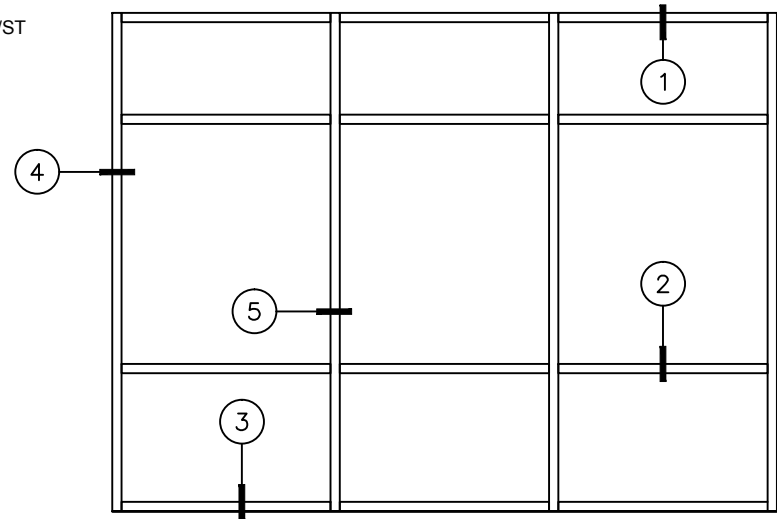

OPTIONAL TWO PIECE HEAD CAN

PART # TEV452 HEAD W/SPLINE
PART # T-FF200 FLAT FILLER

1

PART# TCC450/ST

PART# TEH450/ST TUBULAR HORIZONTAL

2

OPTIONAL ONE PIECE HEAD CAN

PART# THC450

PART# TEH200/ST SILL W/STOP
PART# TSF-200 SILL FLASHING

3

PART# TEV452 JAMB W/SPLINE
PART# T-FF200 FLAT FILLER

4

PART# TEV452R JAMB NO SPLINE
PART# T-FF200 FLAT FILLER

4A

PART# TEV452 VERT W/SPLINE
PART# TEIF200 POCKET FILLER

5

PART# TEV452R VERT NO SPLINE
PART# TEIF200 POCKET FILLER

5A

PART# TIV452 INTERMEDIATE VERTICAL
PART# TEIF200 POCKET FILLER

5B

PART# TH452 HEAVY VERTICAL
PART# TEIF200 POCKET FILLER

5C

CASCADE ALUMINUM, SERIES 450-TCS, 2" X 4 1/2"
CENTER GLAZED, THERMALLY BROKEN, SCREW SPLINE