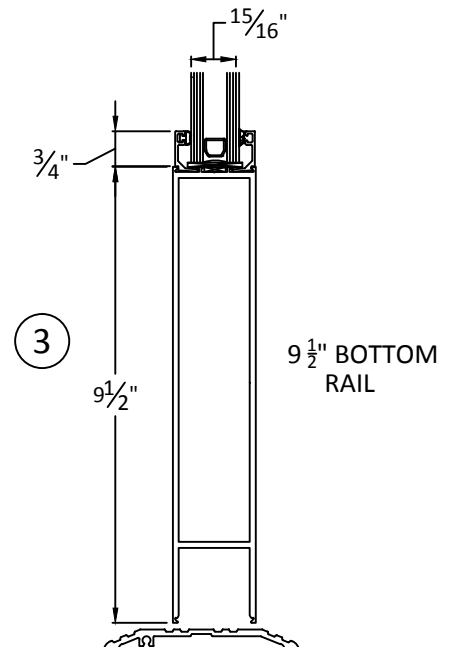

## NARROW STILE DOORS THERMAL FRAME

SCALE 3"=1'0"

**CASCADe  
ALUMINUM**

*The clear choice for aluminum  
fabricated products*

4102 NE 72nd Ave  
Vancouver, WA 98661  
360-253-2090

**TYPICAL DETAILS**

**NARROW STILE DOORS  
NON THERMAL FRAME**

SCALE 3"=1'0"