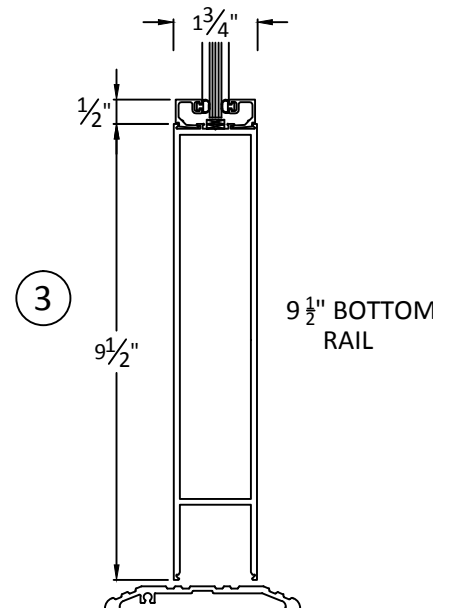

## NARROW STILE DOORS THERMAL FRAME

SCALE 3"=1'0"

**CASCADe  
ALUMINUM**

*The clear choice for aluminum  
fabricated products*

4102 NE 72nd Ave  
Vancouver, WA 98661  
360-253-2090

**TYPICAL DETAILS**

**NARROW STILE DOORS  
NON THERMAL FRAME**

SCALE 3"=1'0"