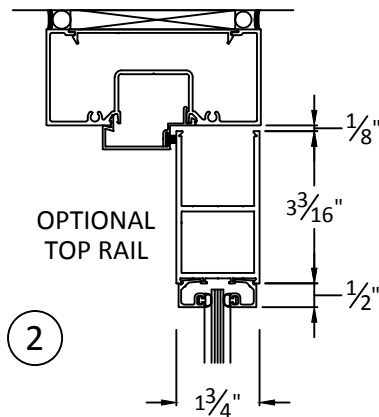

## NARROW STILE DOORS THERMAL FRAME

SCALE 3"=1'0"

**CASCADe  
ALUMINUM**

*The clear choice for aluminum  
fabricated products*

4102 NE 72nd Ave  
Vancouver, WA 98661  
360-253-2090

**TYPICAL DETAILS**

**NARROW STILE DOORS  
NON THERMAL FRAME**

SCALE 3"=1'0"