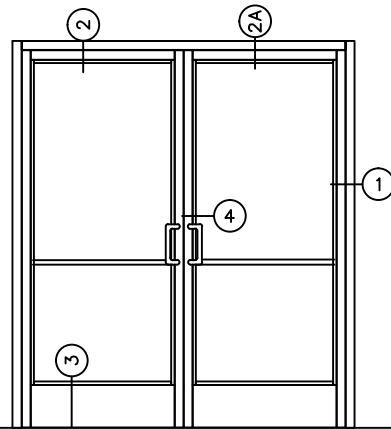

## NARROW STILE DOORS THERMAL FRAME

SCALE 3"=1'0"

**CASCADe  
ALUMINUM**

*The clear choice for aluminum  
fabricated products*

4102 NE 72nd Ave  
Vancouver, WA 98661  
360-253-2090

**TYPICAL DETAILS**

**NARROW STILE DOORS  
NON THERMAL FRAME**

SCALE 3"=1'0"