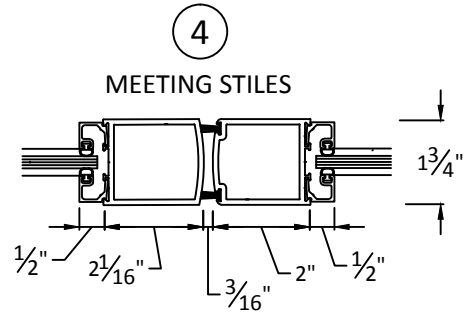

## NARROW STILE DOORS THERMAL FRAME

SCALE 3"=1'0"

**CASCADe  
ALUMINUM**

*The clear choice for aluminum  
fabricated products*

4102 NE 72nd Ave  
Vancouver, WA 98661  
360-253-2090

**TYPICAL DETAILS**

**NARROW STILE DOORS  
NON THERMAL FRAME**

SCALE 3"=1'0"