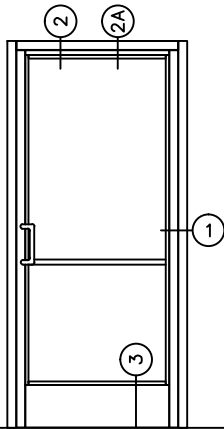

## NARROW STILE DOORS THERMAL FRAME

SCALE 3"=1'0"

**CASCADe  
ALUMINUM**

*The clear choice for aluminum  
fabricated products*

4102 NE 72nd Ave  
Vancouver, WA 98661  
360-253-2090

**TYPICAL DETAILS**

**NARROW STILE DOORS  
NON THERMAL FRAME**

SCALE 3"=1'0"