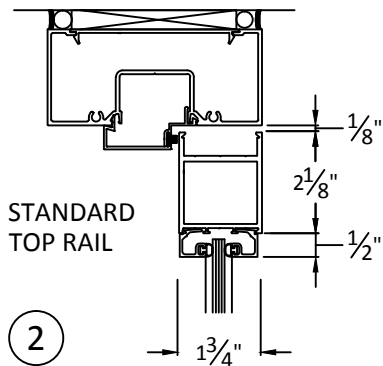

## NARROW STILE DOORS THERMAL FRAME

SCALE 3"=1'0"

**CASCADe  
ALUMINUM**

*The clear choice for aluminum  
fabricated products*

4102 NE 72nd Ave  
Vancouver, WA 98661  
360-253-2090

**TYPICAL DETAILS**

**NARROW STILE DOORS  
NON THERMAL FRAME**

SCALE 3"=1'0"