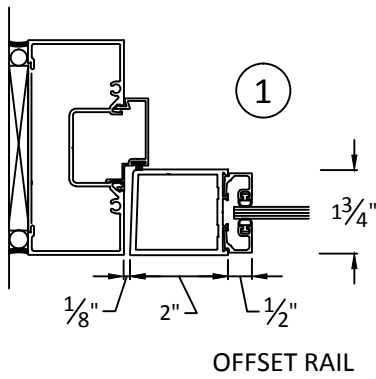

## NARROW STILE DOORS THERMAL FRAME

SCALE 3"=1'0"

**CASCADe  
ALUMINUM**

*The clear choice for aluminum  
fabricated products*

4102 NE 72nd Ave  
Vancouver, WA 98661  
360-253-2090

**TYPICAL DETAILS**

**NARROW STILE DOORS  
NON THERMAL FRAME**

SCALE 3"=1'0"