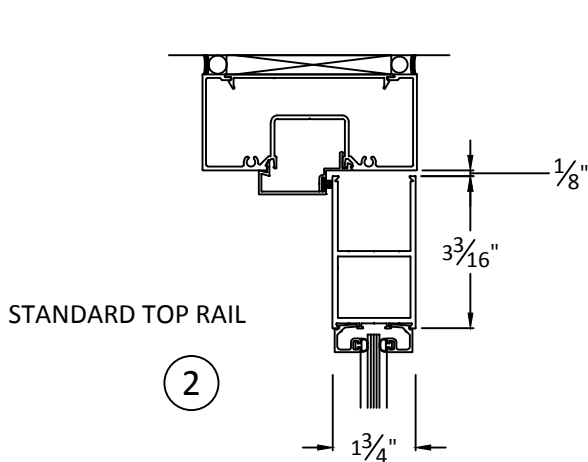

**CASCADe
ALUMINUM**

*The clear choice for aluminum
fabricated products*

4102 NE 72nd Ave
Vancouver, WA 98661
360-253-2090

TYPICAL DETAILS

MEDIUM STILE DOORS THERMAL FRAME

SCALE 3"=1'0"

**CASCADe
ALUMINUM**

*The clear choice for aluminum
fabricated products*

4102 NE 72nd Ave
Vancouver, WA 98661
360-253-2090

TYPICAL DETAILS

MEDIUM STILE DOORS NON THERMAL FRAME

SCALE 3"=1'0"