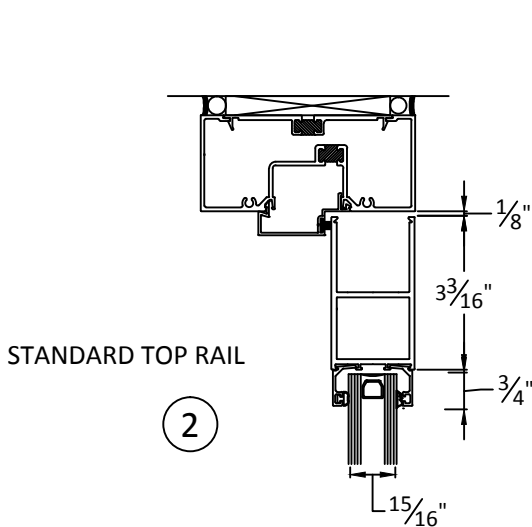

**CASCADe
ALUMINUM**

*The clear choice for aluminum
fabricated products*

4102 NE 72nd Ave
Vancouver, WA 98661
360-253-2090

TYPICAL DETAILS

MEDIUM STILE DOORS THERMAL FRAME

SCALE 3"=1'0"

**CASCADe
ALUMINUM**

*The clear choice for aluminum
fabricated products*

4102 NE 72nd Ave
Vancouver, WA 98661
360-253-2090

TYPICAL DETAILS

MEDIUM STILE DOORS NON THERMAL FRAME

SCALE 3"=1'0"