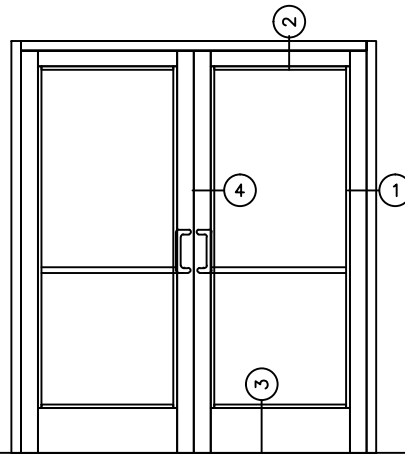

**CASCADe
ALUMINUM**

*The clear choice for aluminum
fabricated products*

4102 NE 72nd Ave
Vancouver, WA 98661
360-253-2090

TYPICAL DETAILS

MEDIUM STILE DOORS THERMAL FRAME

SCALE 3"=1'0"

**CASCADe
ALUMINUM**

*The clear choice for aluminum
fabricated products*

4102 NE 72nd Ave
Vancouver, WA 98661
360-253-2090

TYPICAL DETAILS

MEDIUM STILE DOORS NON THERMAL FRAME

SCALE 3"=1'0"