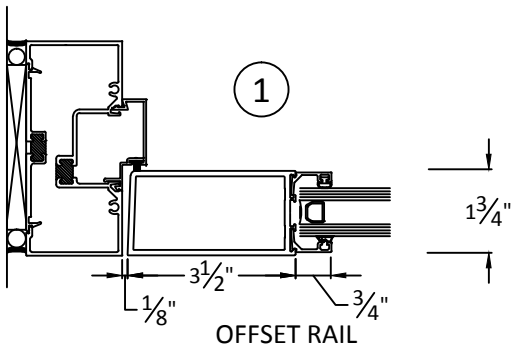

**CASCADe
ALUMINUM**

*The clear choice for aluminum
fabricated products*

4102 NE 72nd Ave
Vancouver, WA 98661
360-253-2090

TYPICAL DETAILS

MEDIUM STILE DOORS THERMAL FRAME

SCALE 3"=1'0"

**CASCADe
ALUMINUM**