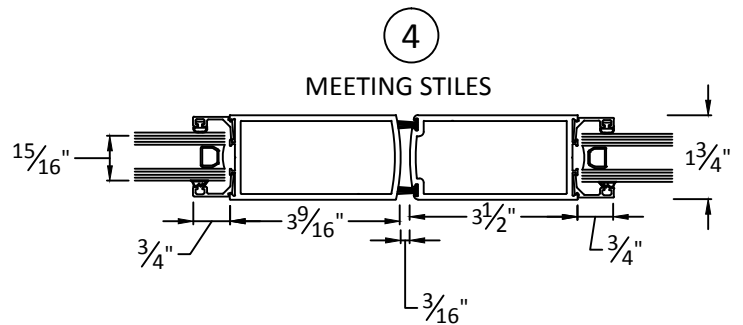

**CASCADe
ALUMINUM**

*The clear choice for aluminum
fabricated products*

4102 NE 72nd Ave
Vancouver, WA 98661
360-253-2090

TYPICAL DETAILS

MEDIUM STILE DOORS THERMAL FRAME

SCALE 3"=1'0"

**CASCADe
ALUMINUM**

*The clear choice for aluminum
fabricated products*

4102 NE 72nd Ave
Vancouver, WA 98661
360-253-2090

TYPICAL DETAILS

MEDIUM STILE DOORS NON THERMAL FRAME

SCALE 3"=1'0"