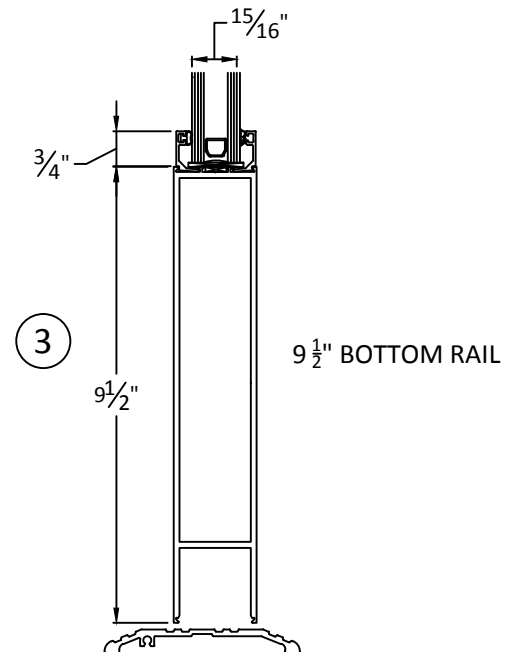

**CASCADe
ALUMINUM**

*The clear choice for aluminum
fabricated products*

4102 NE 72nd Ave
Vancouver, WA 98661
360-253-2090

TYPICAL DETAILS

MEDIUM STILE DOORS THERMAL FRAME

SCALE 3"=1'0"

**CASCADe
ALUMINUM**

*The clear choice for aluminum
fabricated products*

4102 NE 72nd Ave
Vancouver, WA 98661
360-253-2090

TYPICAL DETAILS

MEDIUM STILE DOORS NON THERMAL FRAME

SCALE 3"=1'0"