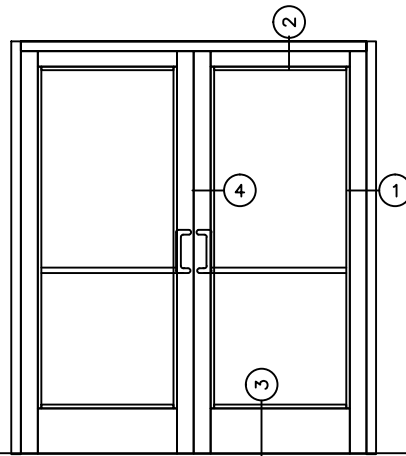

**CASCADe
ALUMINUM**

*The clear choice for aluminum
fabricated products*

4102 NE 72nd Ave
Vancouver, WA 98661
360-253-2090

TYPICAL DETAILS

MEDIUM STILE DOORS THERMAL FRAME

SCALE 3"=1'0"

**CASCADe
ALUMINUM**