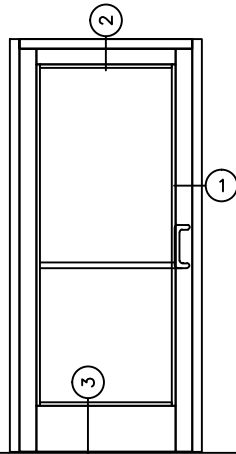

**CASCADe
ALUMINUM**

*The clear choice for aluminum
fabricated products*

4102 NE 72nd Ave
Vancouver, WA 98661
360-253-2090

TYPICAL DETAILS

MEDIUM STILE DOORS NON THERMAL FRAME

SCALE 3"=1'0"