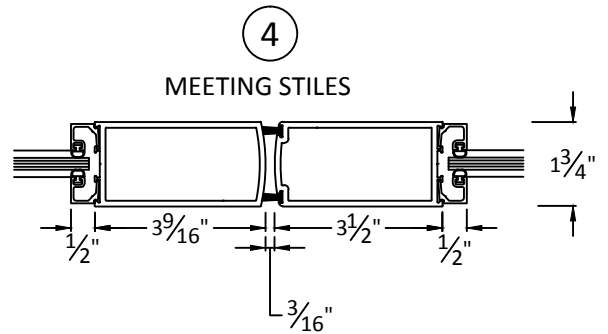

**CASCADe
ALUMINUM**

*The clear choice for aluminum
fabricated products*

4102 NE 72nd Ave
Vancouver, WA 98661
360-253-2090

TYPICAL DETAILS

MEDIUM STILE DOORS THERMAL FRAME

SCALE 3"=1'0"

**CASCADe
ALUMINUM**

*The clear choice for aluminum
fabricated products*

4102 NE 72nd Ave
Vancouver, WA 98661
360-253-2090

TYPICAL DETAILS

MEDIUM STILE DOORS NON THERMAL FRAME

SCALE 3"=1'0"