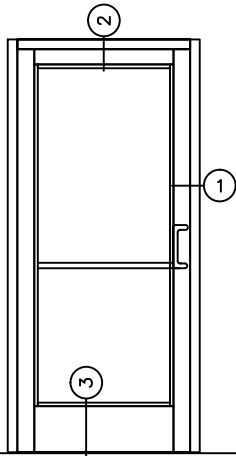

**CASCADe
ALUMINUM**

*The clear choice for aluminum
fabricated products*

4102 NE 72nd Ave
Vancouver, WA 98661
360-253-2090

TYPICAL DETAILS

MEDIUM STILE DOORS THERMAL FRAME

SCALE 3"=1'0"

**CASCADe
ALUMINUM**