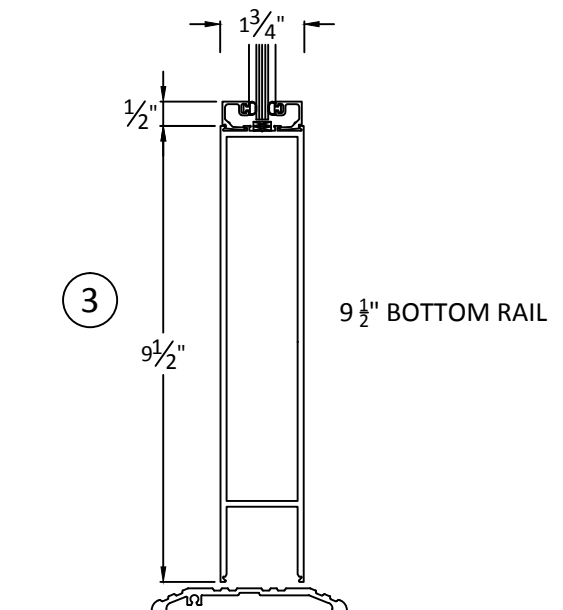

**CASCADe
ALUMINUM**

*The clear choice for aluminum
fabricated products*

4102 NE 72nd Ave
Vancouver, WA 98661
360-253-2090

TYPICAL DETAILS

MEDIUM STILE DOORS THERMAL FRAME

SCALE 3"=1'0"

**CASCADe
ALUMINUM**

*The clear choice for aluminum
fabricated products*

4102 NE 72nd Ave
Vancouver, WA 98661
360-253-2090

TYPICAL DETAILS

MEDIUM STILE DOORS NON THERMAL FRAME

SCALE 3"=1'0"