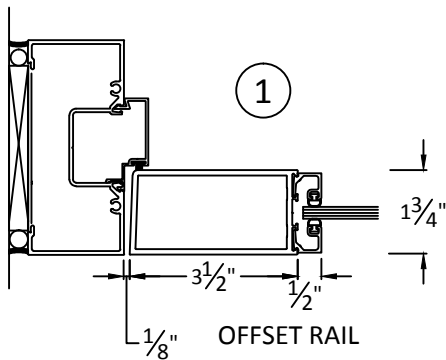

*The clear choice for aluminum
fabricated products*

4102 NE 72nd Ave
Vancouver, WA 98661
360-253-2090

TYPICAL DETAILS

MEDIUM STILE DOORS NON THERMAL FRAME

SCALE 3"=1'0"