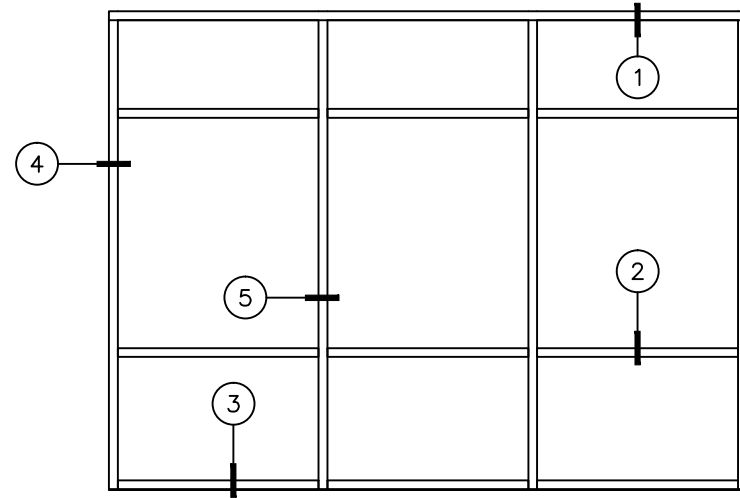

PART # THC450 HEAD CAN
PART # TOHI450 HEAD INSERT

1

PART# TOHO450/ST OPEN BACK HORIZONTAL W/STOP
PART# OHF450 POCKET FILLER
PART# OHO-CLIP

2

PART# TSC450 SILL CAN
PART# TOSI450/ST SILL INSERT W/STOP

3

PART# TWJ450 JAMB
PART# T-FF200 FLAT FILLER

4

PART# TOV452 VERTICAL
PART# OHF450 POCKET FILLER

5

PART# TOV450 VERTICAL

5A

CASCADE ALUMINUM, SERIES 450-TOS, 2" X 4 1/2"
OFFSET GLAZED, THERMALLY BROKEN, STACKING