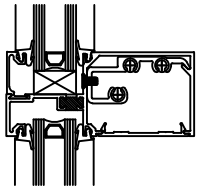

PART # THC450 HEAD CAN
PART # TOHI450 HEAD INSERT

1

PART# TOHO450/ST OPEN BACK HORIZONTAL W/STOP
PART# OHF450 POCKET FILLER
PART# OHO-CLIP

2

PART# TSC450 SILL CAN
PART# TOSI450/ST SILL INSERT W/STOP

3

PART# TWJ450 JAMB
PART# T-FF200 FLAT FILLER

4

PART# TOV452 VERTICAL
PART# OHF450 POCKET FILLER

5

PART# TOV450 VERTICAL

5A

CASCADE ALUMINUM, SERIES 450-TOS, 2" X 4 1/2"
OFFSET GLAZED, THERMALLY BROKEN, STACKING