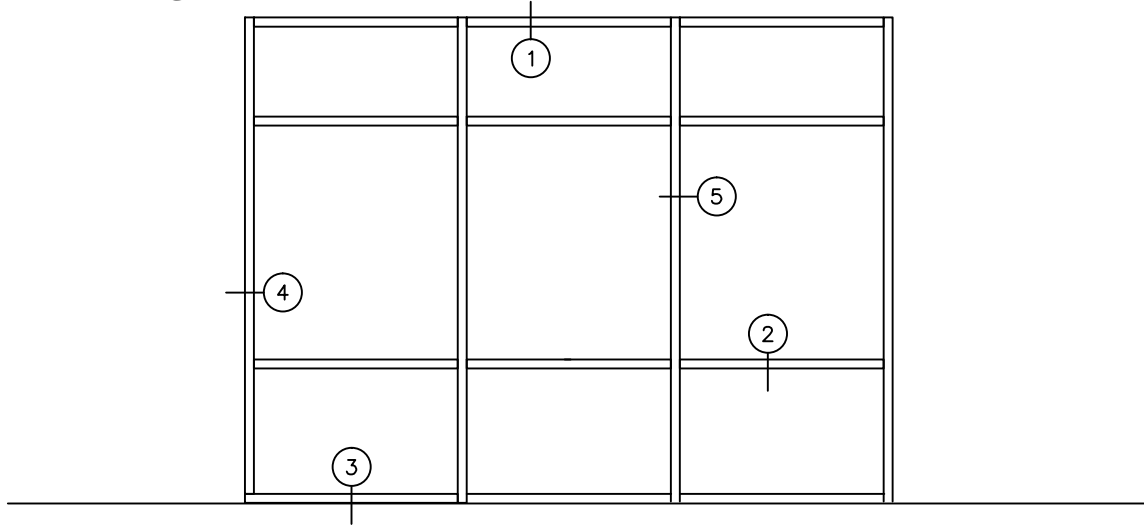

**CASCADe
ALUMINUM**

*The clear choice for aluminum
fabricated products*

4102 NE 72nd Ave
Vancouver, WA 98661

TYPICAL DETAILS

450-TCS SCREW SPLINE

CASCADe
ALUMINUM

*The clear choice for aluminum
fabricated products*