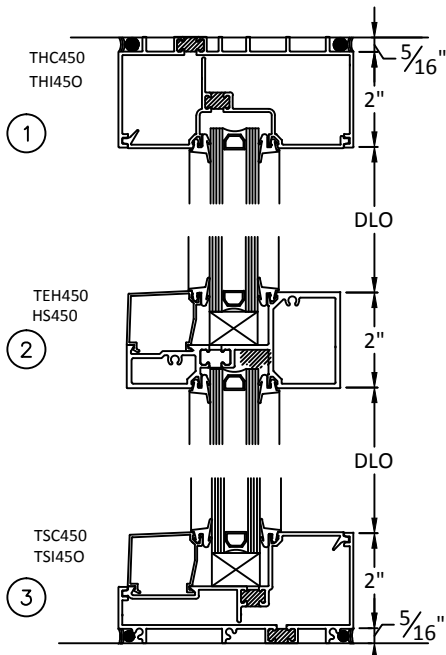

CASCADe
ALUMINUM

*The clear choice for aluminum
fabricated products*

4102 NE 72nd Ave
Vancouver, WA 98661

TYPICAL DETAILS

450-TCS STACKING

OUTSIDE GLAZE