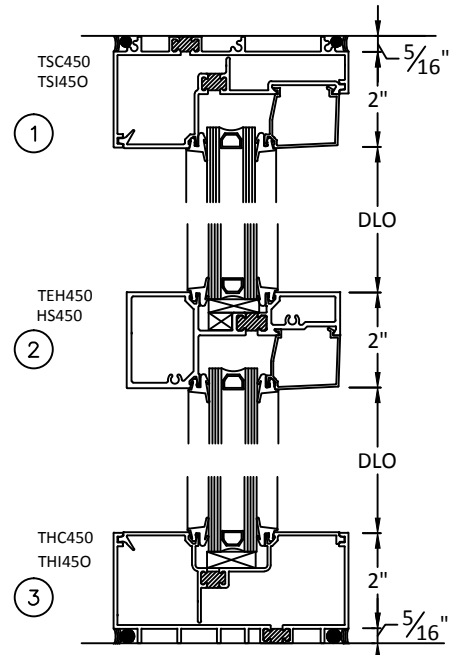

INSIDE GLAZE