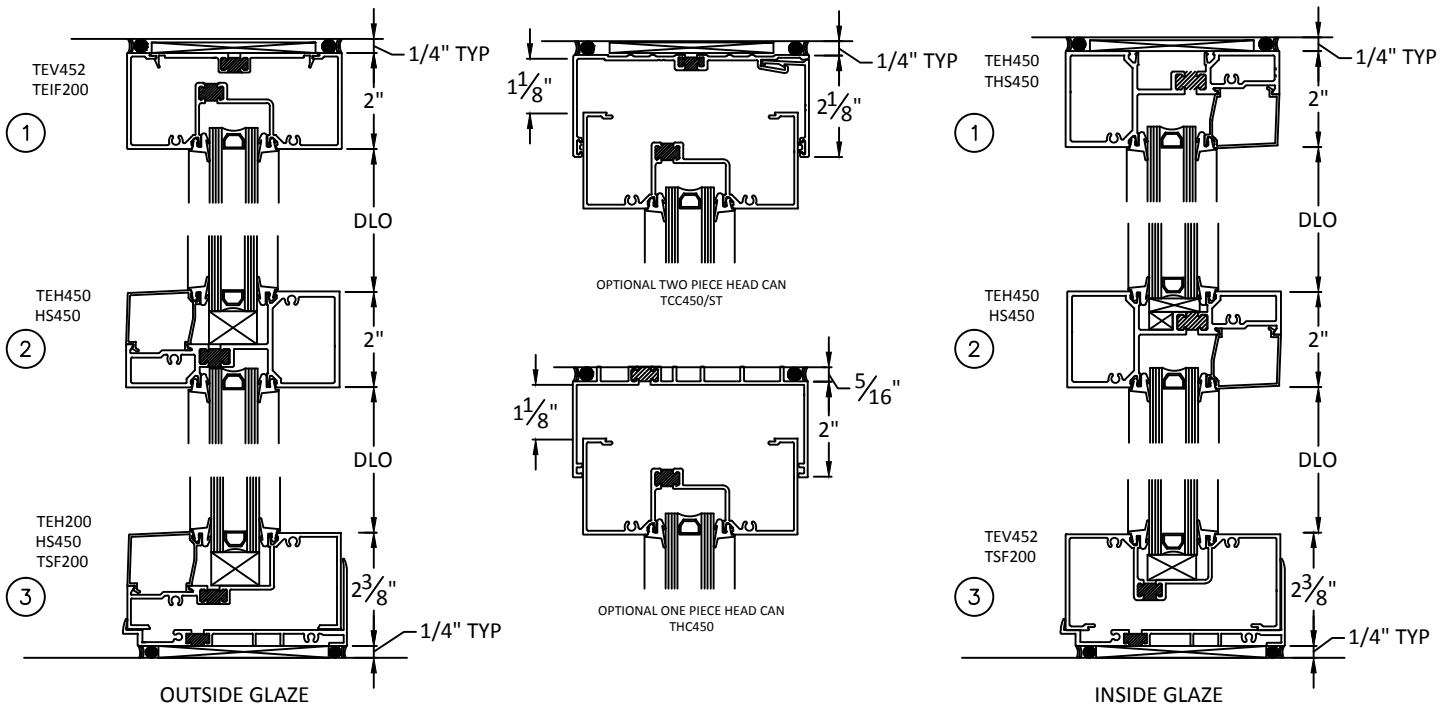

**CASCADe
ALUMINUM**

*The clear choice for aluminum
fabricated products*

4102 NE 72nd Ave
Vancouver, WA 98661

TYPICAL DETAILS

450-TCS SCREW SPLINE

CASCADe
ALUMINUM

*The clear choice for aluminum
fabricated products*