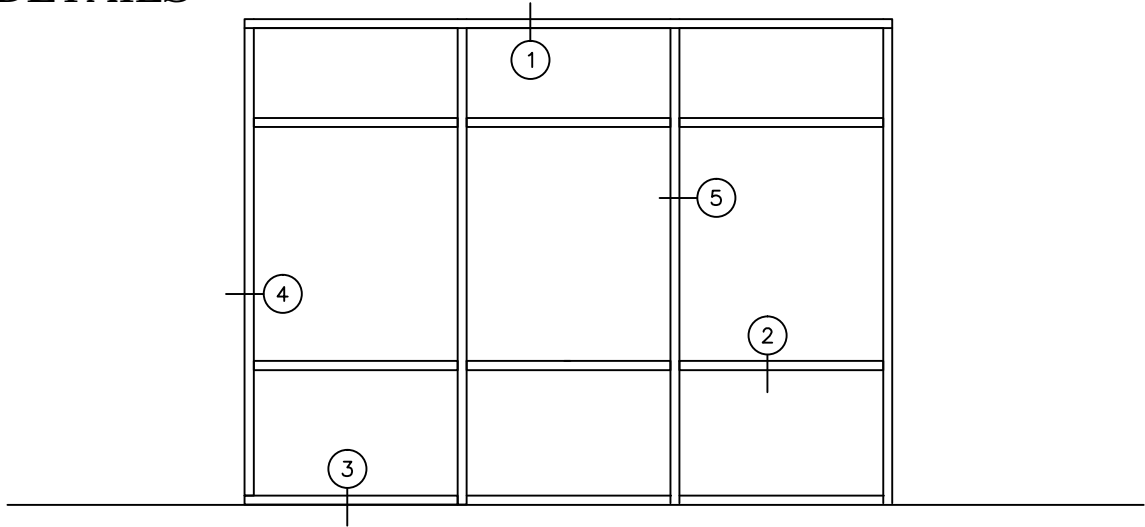

CASCADe
ALUMINUM

*The clear choice for aluminum
fabricated products*

4102 NE 72nd Ave
Vancouver, WA 98661

TYPICAL DETAILS

450-TCS STACKING

OUTSIDE GLAZE