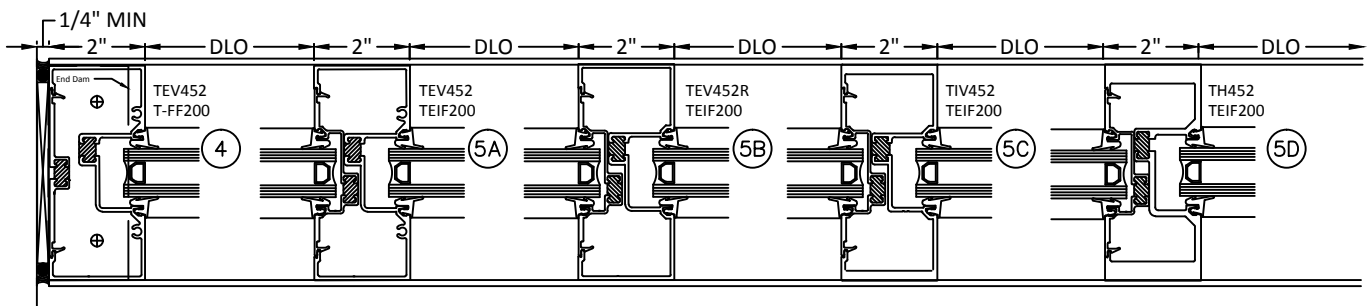

**CASCADe
ALUMINUM**

*The clear choice for aluminum
fabricated products*

4102 NE 72nd Ave
Vancouver, WA 98661

TYPICAL DETAILS

450-TCS SCREW SPLINE

CASCADe
ALUMINUM

*The clear choice for aluminum
fabricated products*