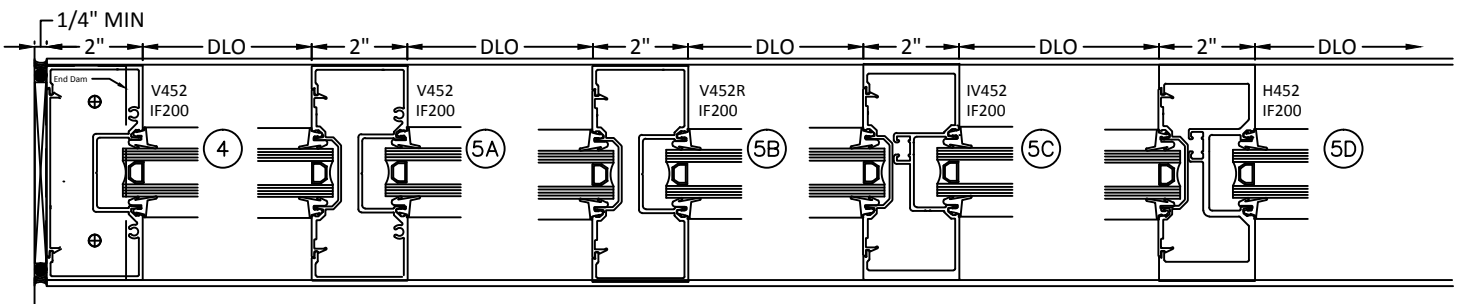

**CASCADe
ALUMINUM**

*The clear choice for aluminum
fabricated products*

4102 NE 72nd Ave
Vancouver, WA 98661

TYPICAL DETAILS

450-CS SCREW SPLINE

CASCADe
ALUMINUM

*The clear choice for aluminum
fabricated products*