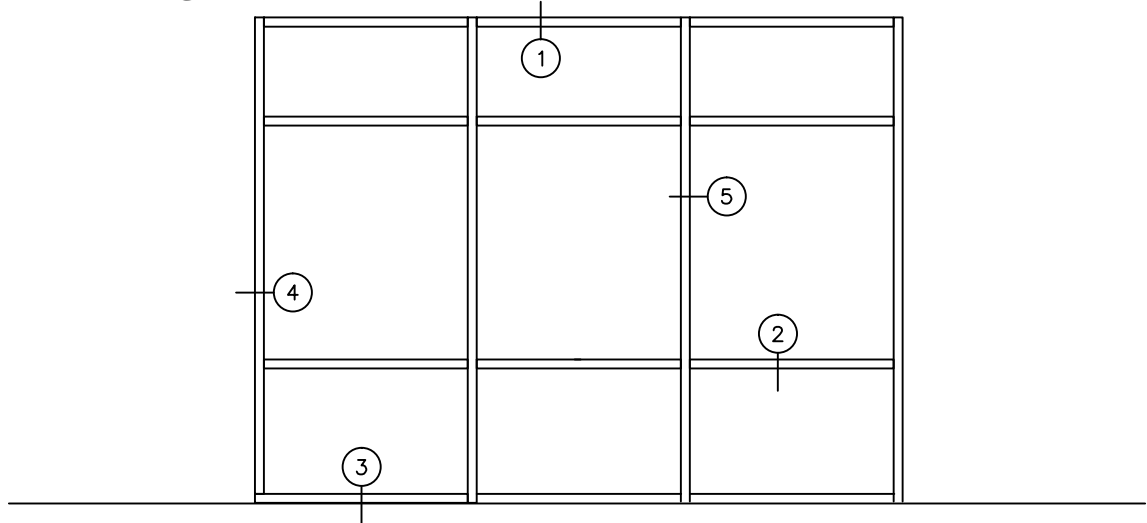

**CASCADe
ALUMINUM**

*The clear choice for aluminum
fabricated products*

4102 NE 72nd Ave
Vancouver, WA 98661

TYPICAL DETAILS

450-CS SCREW SPLINE

CASCADe
ALUMINUM

*The clear choice for aluminum
fabricated products*