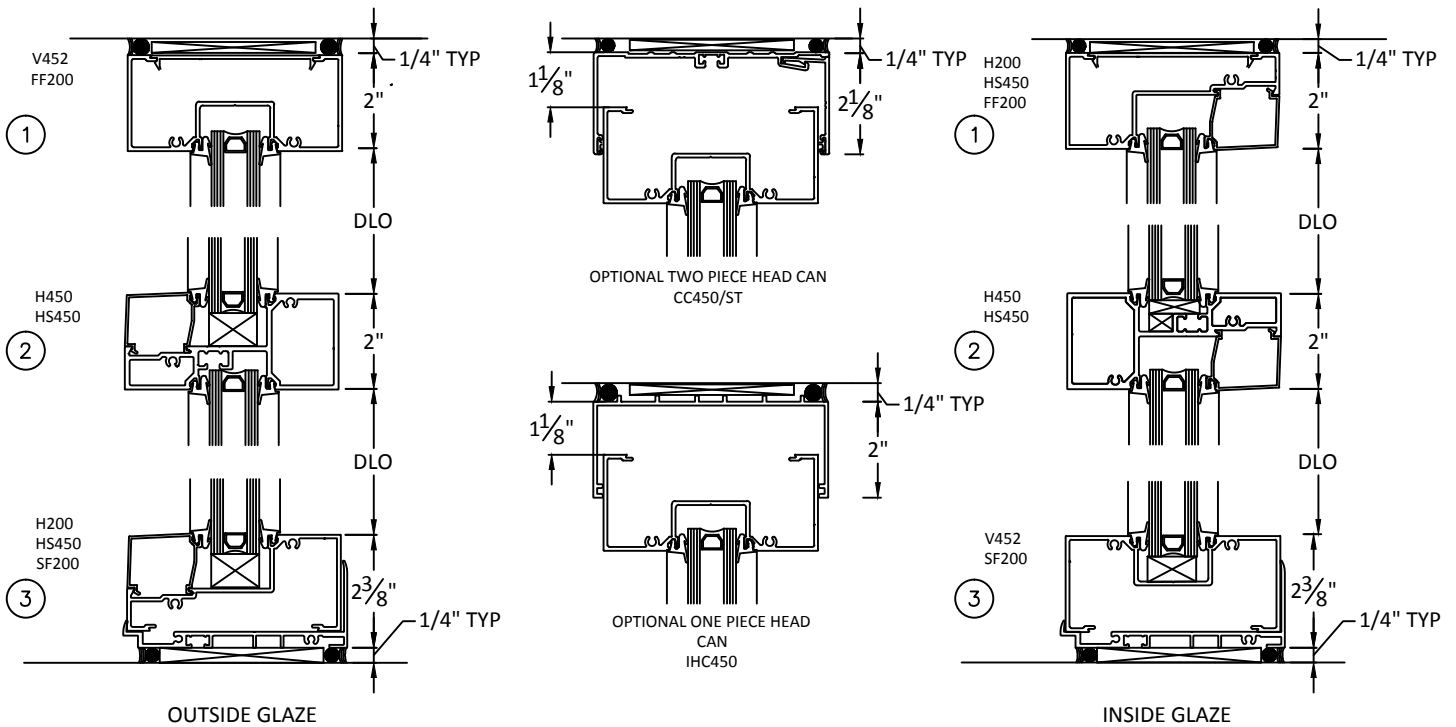

**CASCADe
ALUMINUM**

*The clear choice for aluminum
fabricated products*

4102 NE 72nd Ave
Vancouver, WA 98661

TYPICAL DETAILS

450-CS SCREW SPLINE

CASCADe
ALUMINUM

*The clear choice for aluminum
fabricated products*