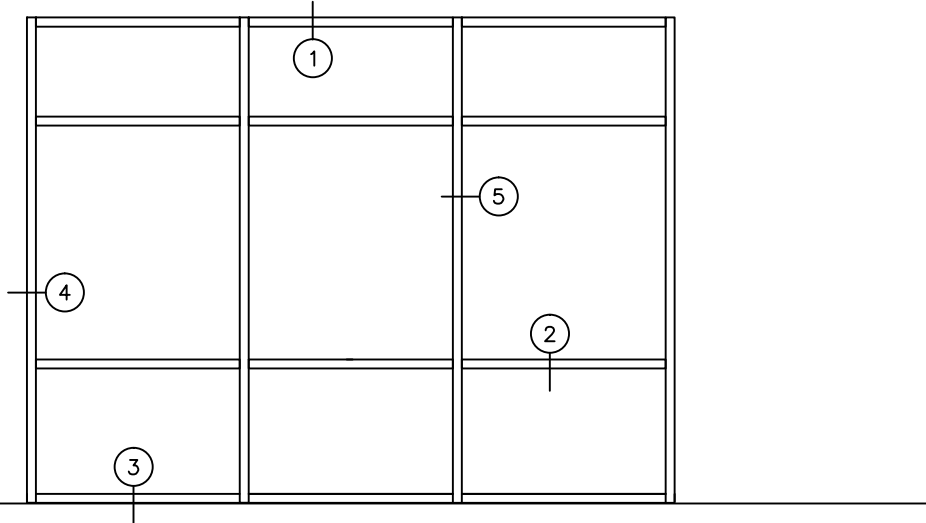

**CASCADE
ALUMINUM**

*The clear choice for aluminum
fabricated products*

4102 NE 72nd Ave
Vancouver, WA 98661

TYPICAL DETAILS

150-CS SCREW SPLINE

**CASCADe
ALUMINUM**

*The clear choice for aluminum
fabricated products*