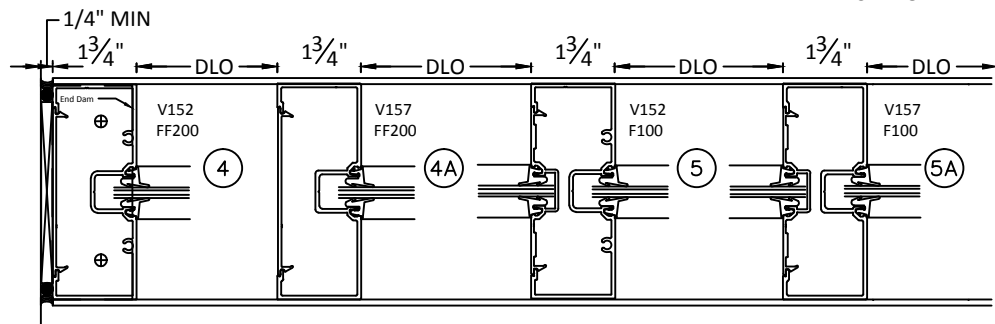

**CASCADE
ALUMINUM**

*The clear choice for aluminum
fabricated products*

4102 NE 72nd Ave
Vancouver, WA 98661

TYPICAL DETAILS

150-CS SCREW SPLINE

**CASCADe
ALUMINUM**

*The clear choice for aluminum
fabricated products*