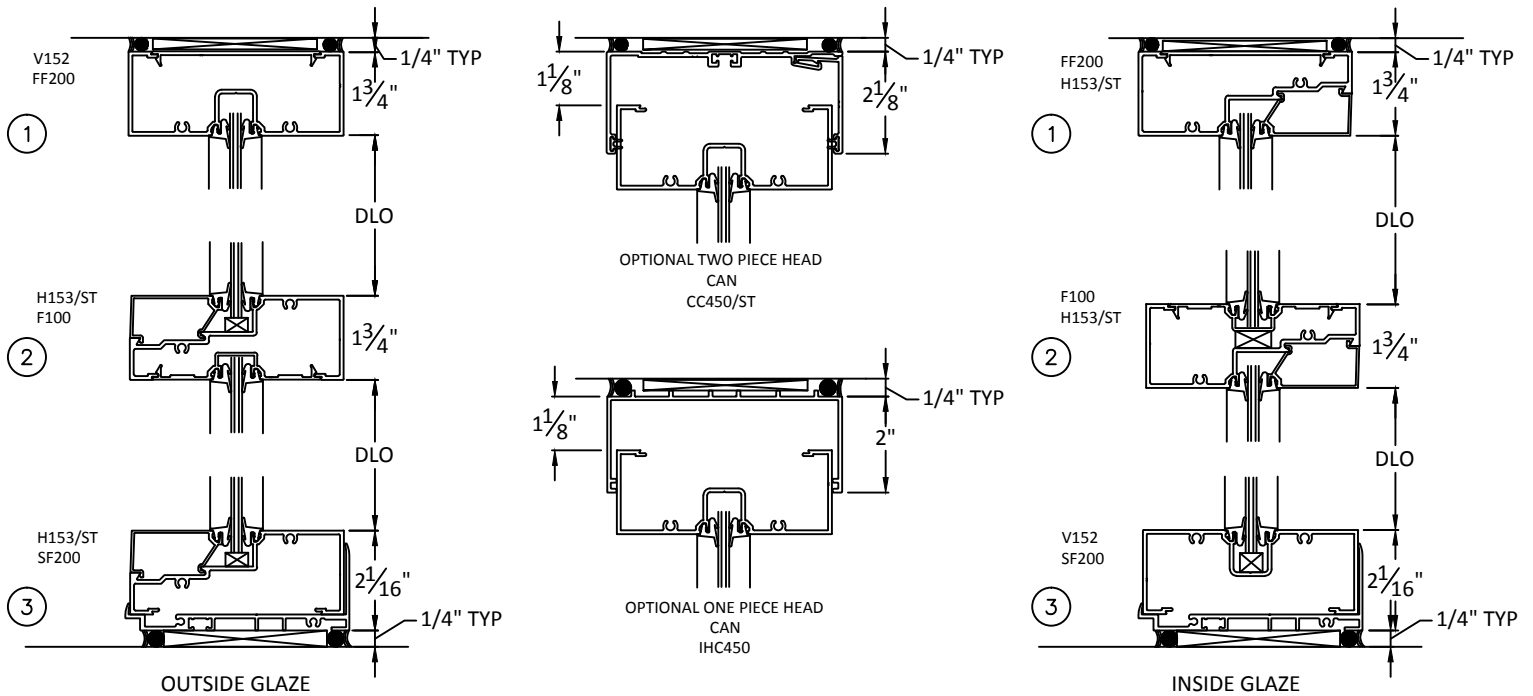

**CASCADE
ALUMINUM**

*The clear choice for aluminum
fabricated products*

4102 NE 72nd Ave
Vancouver, WA 98661

TYPICAL DETAILS

150-CS SCREW SPLINE

**CASCADe
ALUMINUM**

*The clear choice for aluminum
fabricated products*