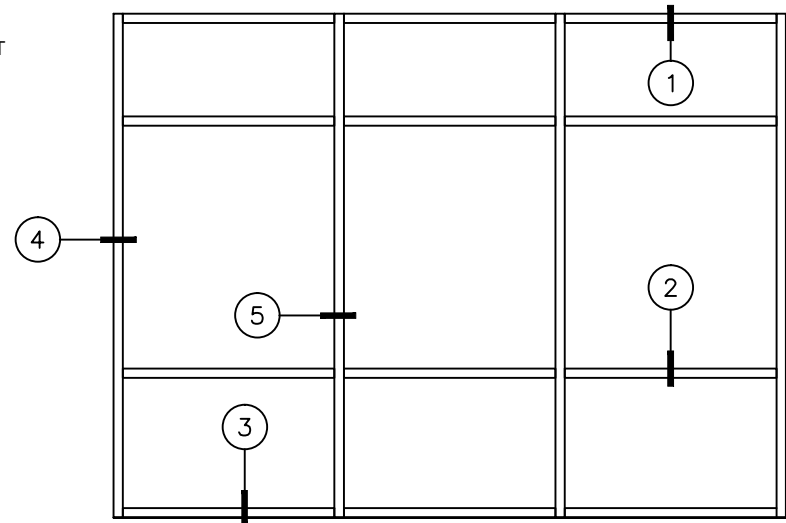

PART # V152 HEAD W/SPLINE  
PART # FF200 FLAT FILLER

1

OPTIONAL TWO PIECE HEAD CAN

PART# CC450/ST

PART# H153/ST OPEN HORIZ W/STOP  
PART# F100 POCKET FILLER

2

OPTIONAL ONE PIECE HEAD CAN

PART# IHC450

PART# H153/ST SILL W/STOP  
PART# SF200 SILL FLASHING

3

PART# V152 JAMB W/SPLINE  
PART# FF200 FLAT FILLER

4

PART# V157 JAMB NO SPLINE  
PART# FF200 FLAT FILLER

4A

PART# V152 VERT W/SPLINE  
PART# F100 POCKET FILLER

5

PART# V157 VERT NO SPLINE  
PART# F100 POCKET FILLER

5A

CASCADE ALUMINUM, SERIES 150-CS, 1 3/4" X 4 1/2"  
CENTER GLAZED, NON THERMALLY BROKEN, SCREW SPLINE